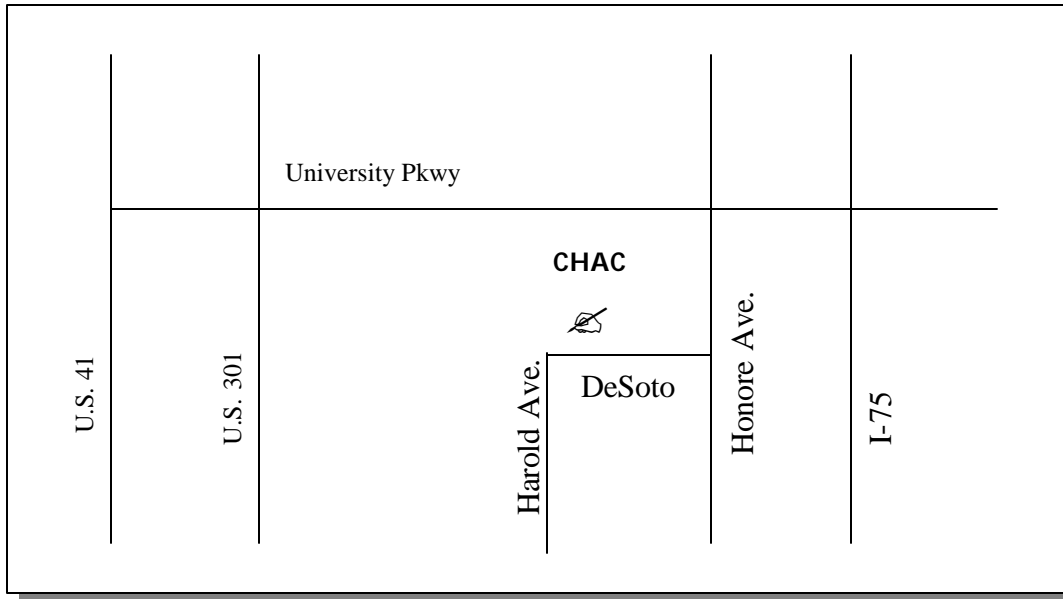

Directions

FROM I-75:

1. Take Exit 213 (University Pkwy; Airport), Go West.
2. Turn Left at the 1st traffic light, Honore Ave, approx. 1 mile.
3. Turn Right on DeSoto Road, approx. 1/2 mile.
4. Turn Right onto the campus at the stop sign at Harold Ave., approx. 1/2 mile.

FROM Hwy 41:

1. Turn East onto University Pkwy. This is the new entrance to the Airport.
2. Go approx. 5 miles to Honore Ave. and turn right.
3. Turn Right on DeSoto Road, approx. 1/2 mile.
4. Turn Right onto the campus at the stop sign at Harold Ave., approx. 1/2 mile.